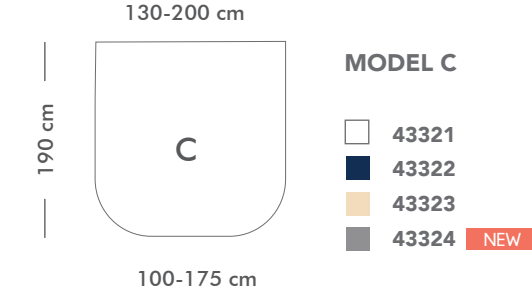

41275
Soft Beige
75x50cm

41264
Boat
120x45cm

ELASTIC SHEETS

Cabin Room

FITS ANY BED

COTTON 96% + ELASTAN 4%
Fresh & Soft

NEW COLOR

IBIZA