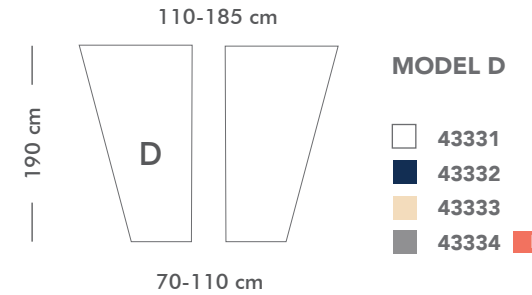

ELASTIC SHEETS

Cabin Room

FITS ANY BED

COTTON 96% + ELASTAN 4%
Fresh & Soft

NEW COLOR