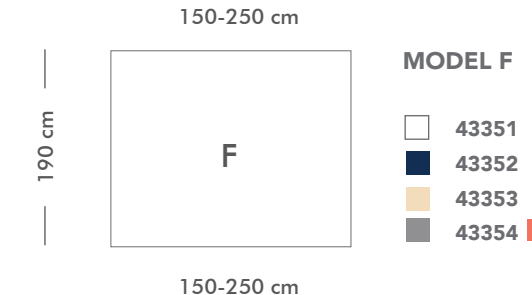

41275
Soft Beige
75x50cm

41264
Boat
120x45cm

ELASTIC SHEETS

Cabin Room

FITS ANY BED

COTTON 96% + ELASTAN 4%
Fresh & Soft

NEW COLOR

IBIZA