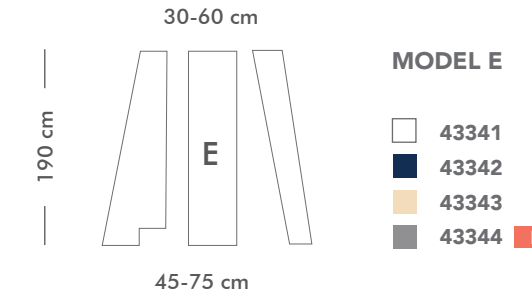

ELASTIC SHEETS

Cabin Room

FITS ANY BED

COTTON 96% + ELASTAN 4%
Fresh & Soft

NEW COLOR