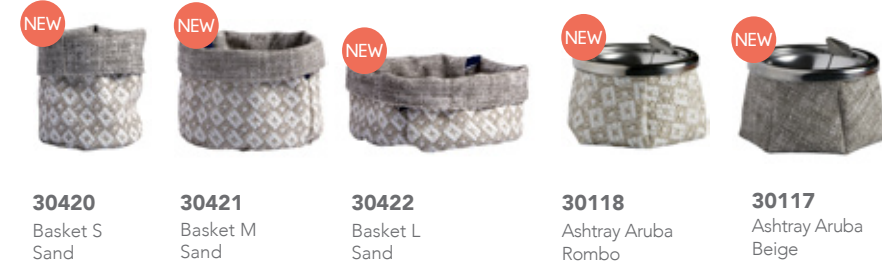

Waterproof