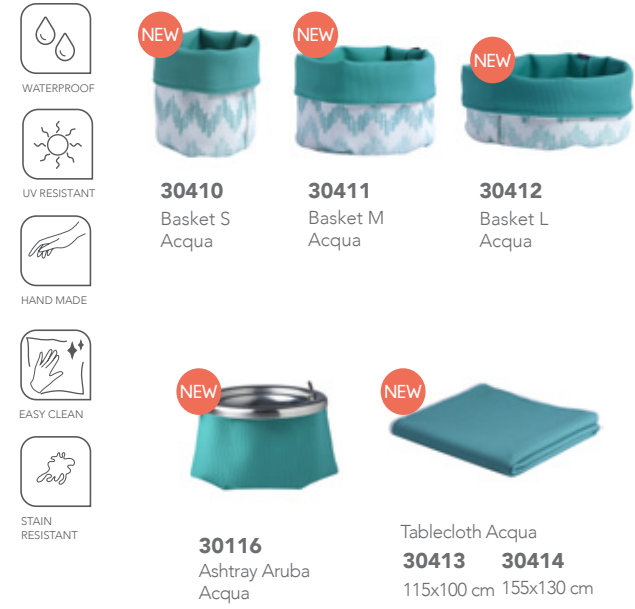

Waterproof

30410 NEW Basket S Acqua
30411 NEW Basket M Acqua
30412 NEW Basket L Acqua
30116 NEW Ashtray Aruba Acqua
30413 Tablecloth Acqua
30414 115x100 cm 155x130 cm

Melamine

DURABLE & STRONG