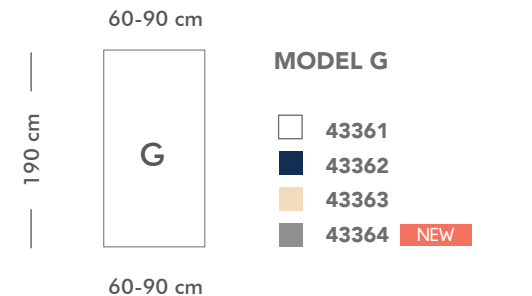

41275
Soft Beige
75x50cm

41264
Boat
120x45cm

ELASTIC SHEETS

Cabin Room

FITS ANY BED

COTTON 96% + ELASTAN 4%
Fresh & Soft

NEW COLOR

IBIZA