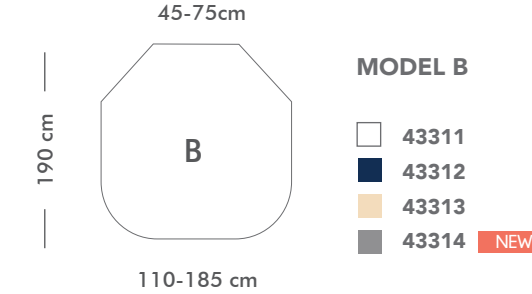

41275
Soft Beige
75x50cm

41264
Boat
120x45cm

ELASTIC SHEETS

Cabin Room

FITS ANY BED

COTTON 96% + ELASTAN 4%
Fresh & Soft

NEW COLOR

IBIZA