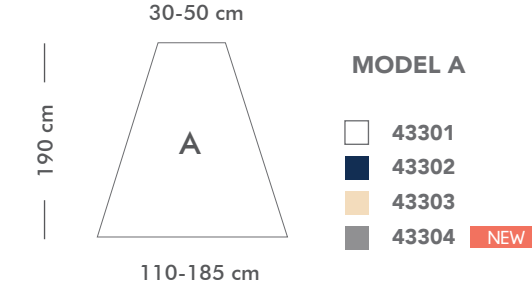

41275
Soft Beige
75x50cm

41264
Boat
120x45cm

ELASTIC SHEETS

Cabin Room

FITS ANY BED

COTTON 96% + ELASTAN 4%
Fresh & Soft

NEW COLOR

IBIZA