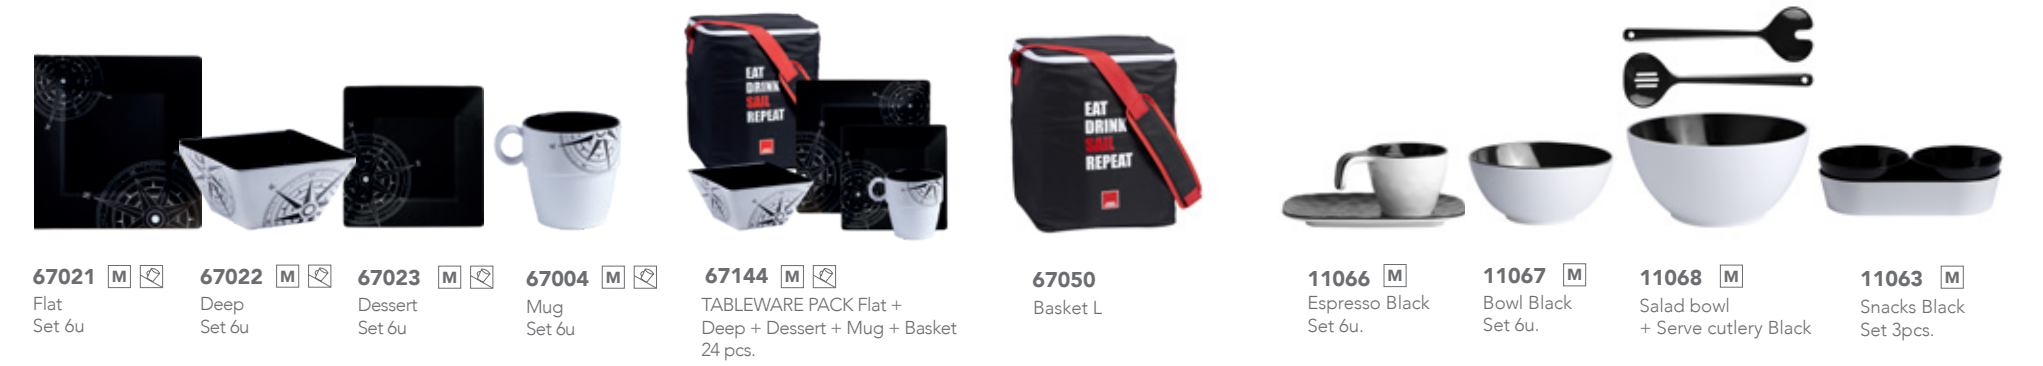

- **67021** **M** Flat Set 6u
- **67022** **M** Deep Set 6u
- **67023** **M** Dessert Set 6u
- **67004** **M** Mug Set 6u
- **67144** **M** TABLEWARE PACK Flat + Deep + Dessert + Mug + Basket 24 pcs.
- **67050** **M** Basket L
- **11066** **M** Espresso Black Set 6u.
- **11067** **M** Bowl Black Set 6u.
- **11068** **M** Salad bowl + Serve cutlery Black
- **11063** **M** Snacks Black Set 3pcs.