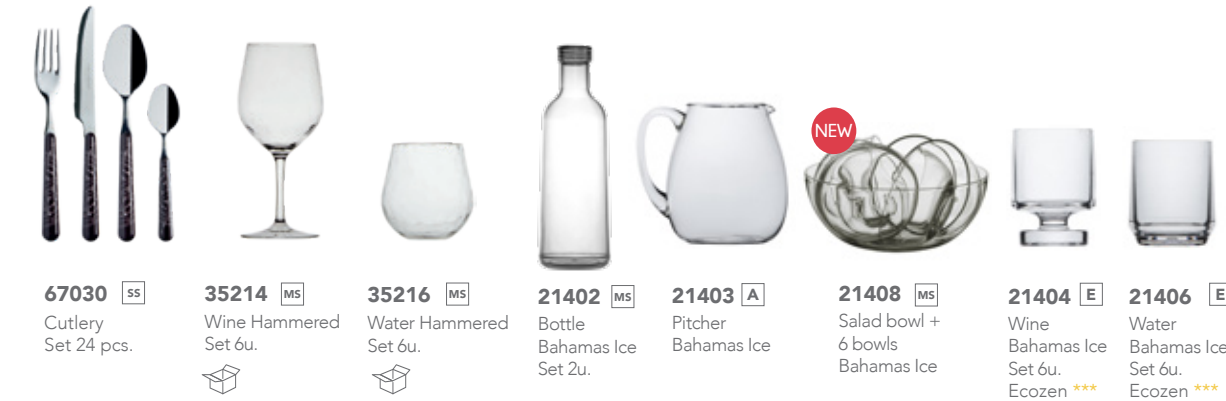

- **67030** **SS** Cutlery Set 24 pcs.
- **35214** **MS** Wine Hammered Set 6u.
- **35216** **MS** Water Hammered Set 6u.
- **21402** **MS** Bottle Bahamas Ice Set 2u.
- **21403** **A** Pitcher Bahamas Ice
- **21408** **MS** Salad bowl + 6 bowls Bahamas Ice
- **21404** **E** Wine Bahamas Ice Set 6u. Ecozen ***
- **21406** **E** Water Bahamas Ice Set 6u. Ecozen ***

Waterproof