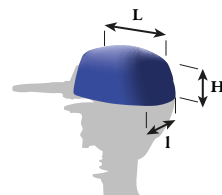

Fendboard

Fendboard

Les housses Fendboard en acrylique sont dessinées pour épouser la forme du capot, sans gêner l'accès au lanceur. Elles sont conçues pour protéger le moteur des intempéries et des marques d'usures.

Engine covers in acrylic are designed to match the shape of the hood, without blocking the access to the starter. It is used to protect the motor against bad weather and usury signs.

Taille/Size (cm) L x l x H

S1: 36x20x20 cm /2,5 CV

M2: 40x20x25 cm /5/9 CV

L3: 60x35x3525 cm /50 CV

XL4: 60x50x50 cm /+ 200 CV

Disponible dans les 15 coloris de la gamme
Available in the 15 colors of the range

Autres tailles sur demande
Other sizes on demand