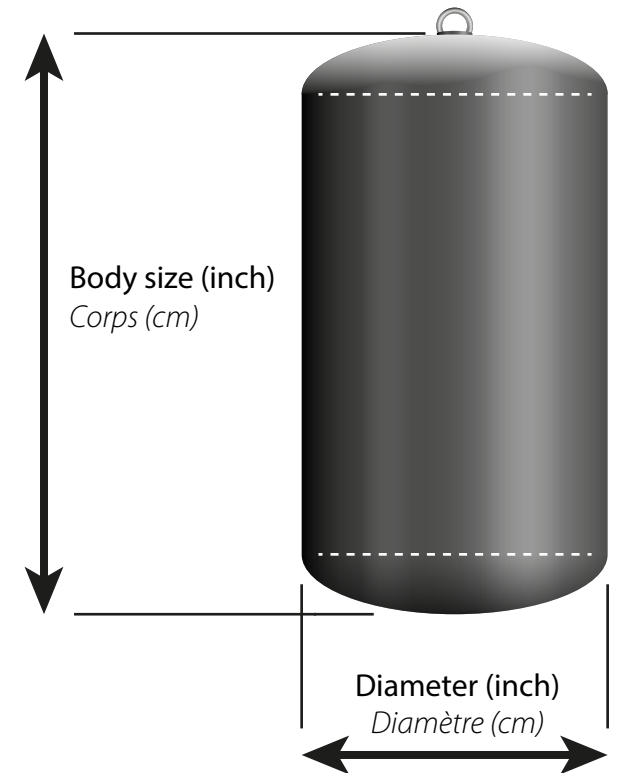

Pompe tous modèles.
1000 Watt

Pump all models